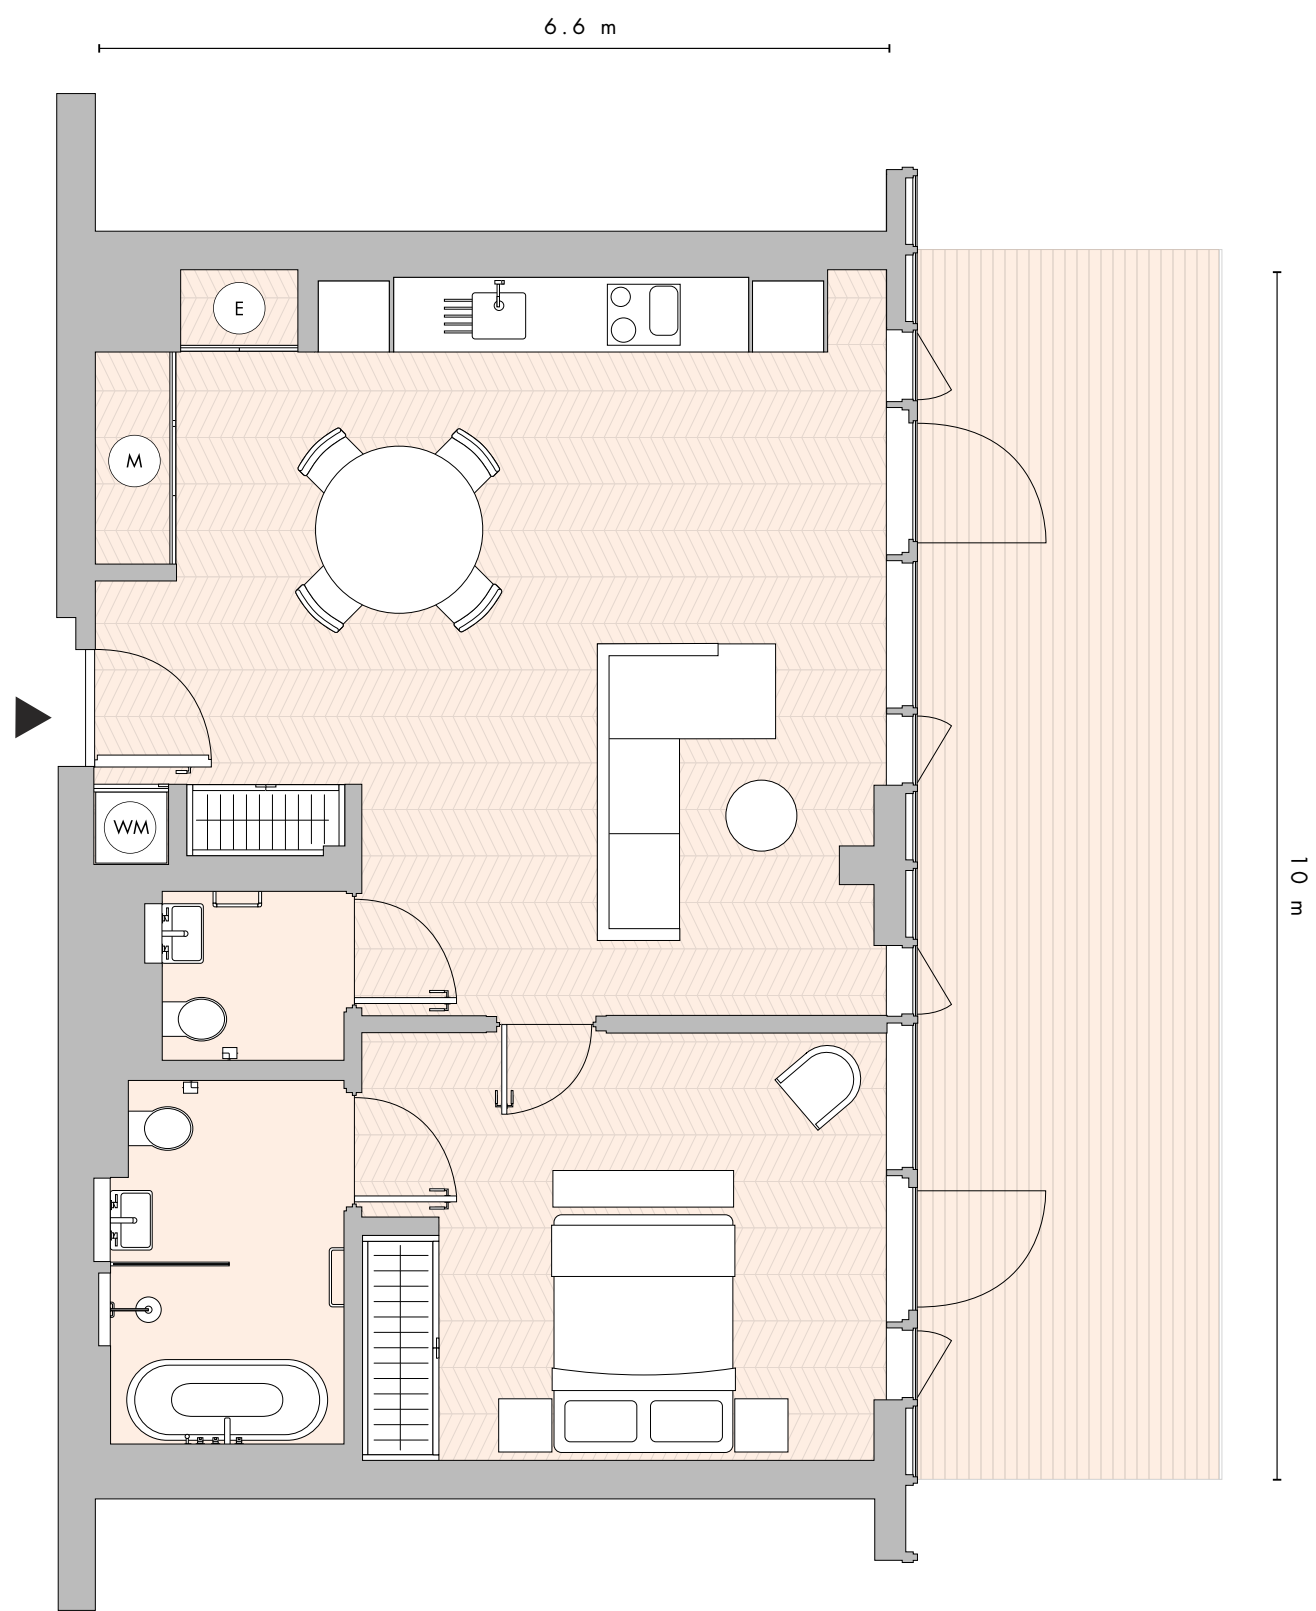

INTERNAL 723sq ft / 67sq m

TERRACE 309sq ft / 28.7sq m

River Thames

- (E) Electrical Cupboard
- (M) Mechanical Cupboard
- (WM) Washing Machine