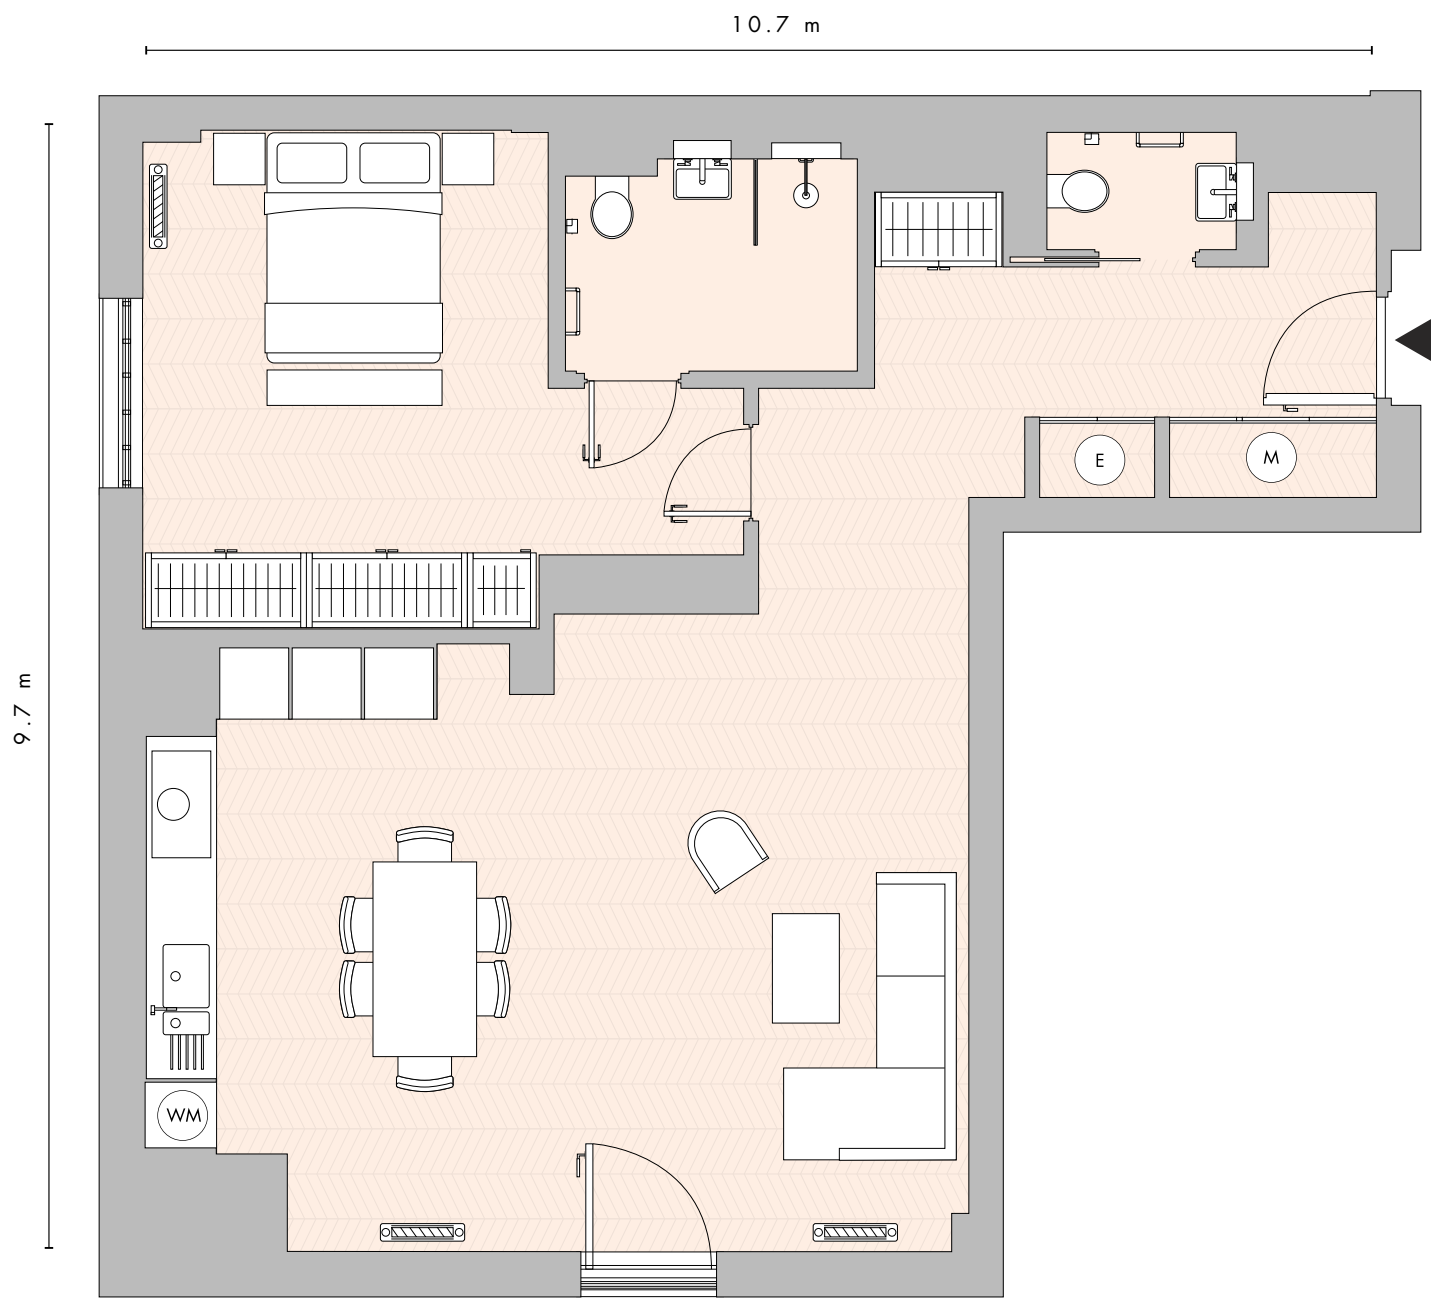

INTERNAL 873sq ft / 81sq m

River Thames

- (E) Electrical Cupboard
- (M) Mechanical Cupboard
- (WM) Washing Machine